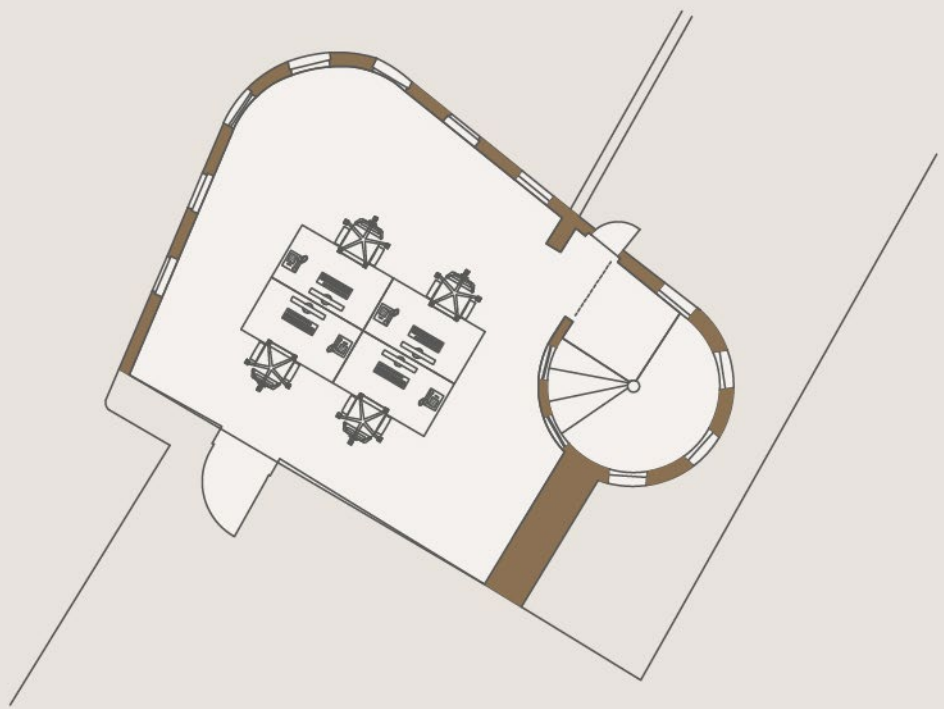

VICTORIA BUILDINGS
THE ALBERT ESTATE

FIFTH FLOOR

NET INTERNAL AREA:
26 m² / 280 ft²

VICTORIA BUILDINGS
THE ALBERT ESTATE

FIFTH FLOOR

NET INTERNAL AREA:
26 m² / 280 ft²